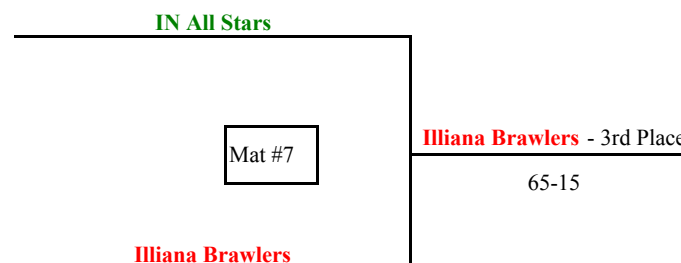

2009 All-Star Christmas Duals ~ Elementary Division Results

Round 1	Team 1	Team 2	1 Score	2 Score
Mat 3	Izzy Style	Team OH 1	25	56
Mat 4	Flat River	Midwest Warriors	42	52
Mat 5	Team MYWA	IN All Stars	38	41
Mat 6	Red Cobra	MI Elite	72	18
Mat 7	Tinley Park	Team OH 2	24	56
Mat 8	Team PA	Illiana Brawler	46	31

Round 2	Team 1	Team 2	1 Score	2 Score
Mat 3	Izzy Style	IN All Stars	41	44
Mat 4	Flat River	Team MYWA	38	54
Mat 5	Midwest Warriors	Team OH 1	13	72
Mat 6	Red Cobra	Illiana Brawler	22	63
Mat 7	Tinley Park	Team PA	6	101
Mat 8	Team OH 2	MI Elite	48	30

Round 3	Team 1	Team 2	1 Score	2 Score
Mat 5	Midwest Warriors	Team MYWA	43	46
Mat 4	Izzy Style	Flat River	48	25
Mat 3	Team OH 1	IN All Stars	61	9
Mat 6	Team OH 2	Team PA	9	92
Mat 7	Red Cobra	Tinley Park	86	9
Mat 8	MI Elite	Illiana Brawler	12	83

Round 4	Team 1	Team 2	1 Score	2 Score
Mat 3	Team OH 1	Team MYWA	73	9
Mat 4	IN All Stars	Flat River	55	34
Mat 5	Izzy Style	Midwest Warriors	53	31
Mat 6	MI Elite	Team PA	6	96
Mat 7	Illiana Brawler	Tinley Park	97	3
Mat 8	Team OH 2	Red Cobra	32	52

Round 5	Team 1	Team 2	1 Score	2 Score
Mat 3	Team OH 1	Flat River	71	15
Mat 4	Team MYWA	Izzy Style	31	35
Mat 5	IN All Stars	Midwest Warriors	53	31
Mat 6	Red Cobra	Team PA	9	80
Mat 7	MI Elite	Tinley Park	66	15
Mat 8	Team OH 2	Illiana Brawlers	21	76

Green Pool	Record	Place	Red Pool	Record	Place
Team Ohio 1	5-0	1	Team PA	5-0	1
IN All Stars	4-1	2	Illiana Brawlers	4-1	2
Izzy Style	2-3	3	Red Cobra	3-2	3
Team MYWA	2-3	4	Team Ohio 2	2-3	4
Midwest Warriors	1-4	5	MI Elite	1-4	5
Flat River	0-5	6	Tinley Park	0-5	6