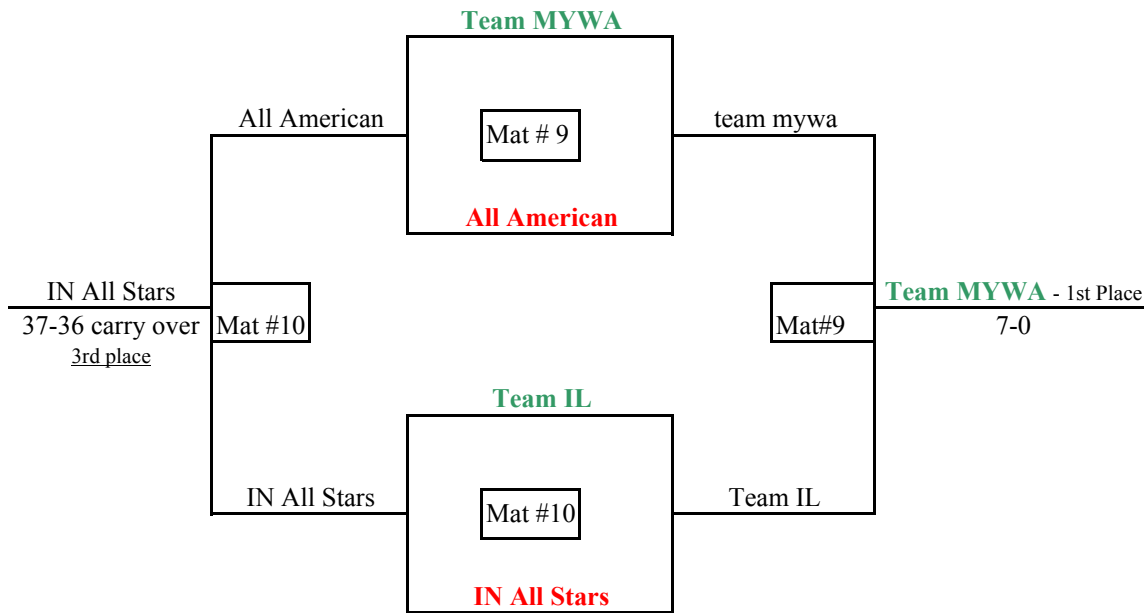

Middle School

All Star Duals 1st-4th